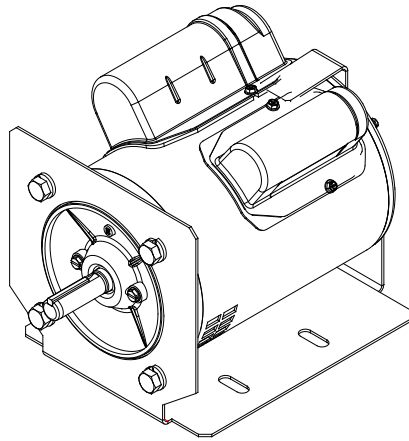

PARTS LIST

T280 MOTOR MOUNT ASSEMBLY

KIT P/N 102150301

DOC# 307108801

RED T8 ——— ② HIGH VOLTAGE
 WHITE T2 ——— ⑥
 BROWN P2 ——— ⑥

BLACK T5 ——— ④ — LINE 1
 ① — LINE 2

BROWN P2 ——— ② LOW VOLTAGE
 RED T8 ——— ⑥

WHITE T2 ——— ④ — LINE 1
 BLACK T5 ——— ① — LINE 2

ITEM	PART NUMBER	QTY.	DESCRIPTION
1	301190101	1	T280 MOTOR MOUNT BRACKET
2	503100331	1	MACHINE SCREW, 10-32 X 3/8
3	503101201	4	LOCK WASHER 3/8
4	503108401	4	HEX HEAD CAP SCREW, 3/8-16 X .75
5	516103801	1	T280 CRUSHER MOTOR - MARATHON 56B17D11036A
6	301192701	1	T280 MOTOR STRAP