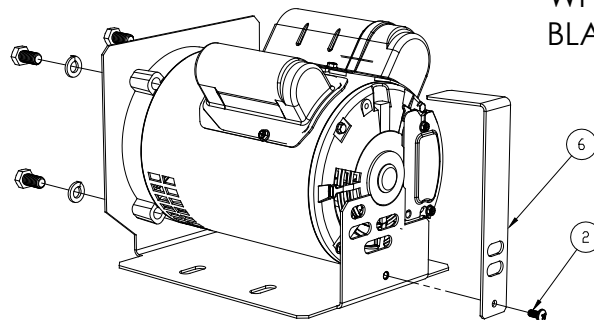

PARTS LIST

T280 MOTOR MOUNT ASSEMBLY

KIT P/N 102150301

DOC# 307108801

RED T8 ——— ② HIGH VOLTAGE
 WHITE T2 ——— ⑥
 BROWN P2 ——— ⑥

BLACK T5 ——— ④ — LINE 1
 ① — LINE 2

BROWN P2 ——— ② LOW VOLTAGE
 RED T8 ——— ⑥

WHITE T2 ——— ④ — LINE 1
 BLACK T5 ——— ① — LINE 2

ITEM	PART NUMBER	QTY.	DESCRIPTION
1	301190101	1	T280 MOTOR MOUNT BRACKET
2	503100331	1	MACHINE SCREW, 10-32 X 3/8
3	503101201	4	LOCK WASHER 3/8
4	503108401	4	HEX HEAD CAP SCREW, 3/8-16 X .75
5	516103801	1	T280 CRUSHER MOTOR - MARATHON 56B17D11036A
6	301192701	1	T280 MOTOR STRAP