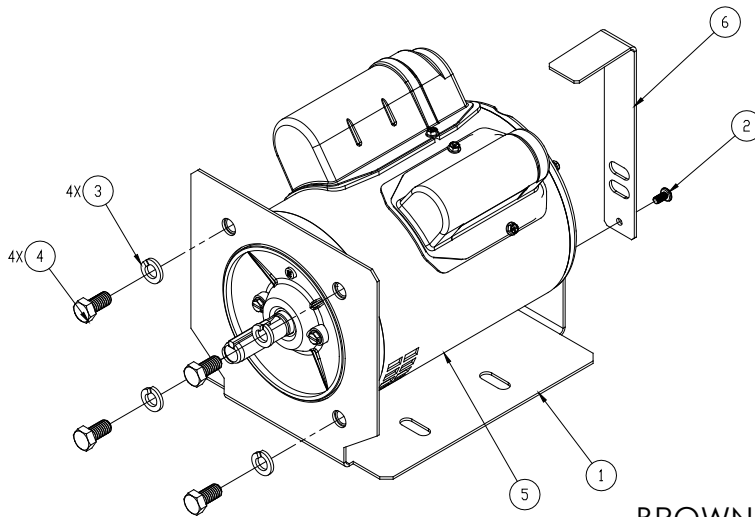

PARTS LIST

T280 MOTOR MOUNT ASSEMBLY

KIT P/N 102150301

DOC# 307108801

RED T8 ——— ② HIGH VOLTAGE
 WHITE T2 ——— ⑥
 BROWN P2 ——— ⑥

BLACK T5 ——— ④ — LINE 1
 ① — LINE 2

BROWN P2 ——— ② LOW VOLTAGE
 RED T8 ——— ⑥

WHITE T2 ——— ④ — LINE 1
 BLACK T5 ——— ① — LINE 2

ITEM	PART NUMBER	QTY.	DESCRIPTION
1	301190101	1	T280 MOTOR MOUNT BRACKET
2	503100331	1	MACHINE SCREW, 10-32 X 3/8
3	503101201	4	LOCK WASHER 3/8
4	503108401	4	HEX HEAD CAP SCREW, 3/8-16 X .75
5	516103801	1	T280 CRUSHER MOTOR - MARATHON 56B17D11036A
6	301192701	1	T280 MOTOR STRAP